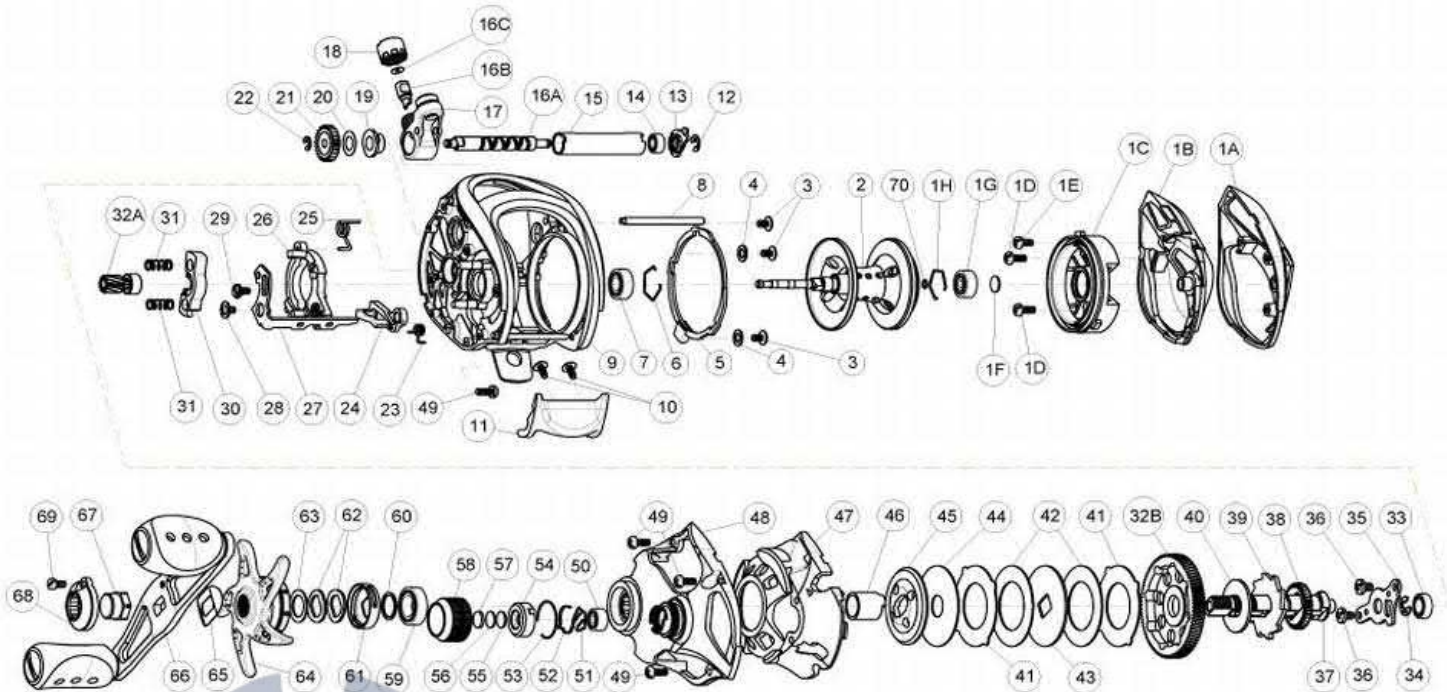

QUANTUM

Exo EX101HPT

Quantum EX101HPT Bait Cast Reel Part List

Key #	Description	Qty	Part No.	Key #	Description	Qty	Part No.
1	Palm Side Cover Kit include	1	LB4023-01	31	Yoke Spring	2	GX040-01
	1A - Palm Side Cover	1	N/A	32	Gear Kit Include	1	PW4011-04
	1B - Palm Side Cover Insert	1	N/A		37A - Pinion Gear Assembly	1	N/A
	1C - Spool Cover Assembly	1	N/A		37B - Drive Gear	1	N/A
	1D - Spool Cover Screw A	2	N/A	33	Crank Shaft Ball Bearing - L	1	SW017-01
	1E - Spool Cover Screw B	1	N/A	34	E-Clip	1	QW120-01
	1F - Spool Tension Shim	1	N/A	35	Crank Shaft Retainer	1	LX002-01
	1G - Spool Shaft Ball Bearing - Palm	1	N/A	36	Crank Shaft Retainer Screw	2	JX107-04
	1H - Clip Ring	1	N/A	37	Crank Shaft	1	YW008-02
2	Spool Assembly	1	LX321-02	38	O/S Drive Gear	1	PW112-01
3	Side Cover Locking Plate Screw	1	QW053-09	39	Trip Ratchet	1	PW083-01
4	Side Cover Locking Plate Washer	2	QW035-01	40	Trip Ratchet Washer	1	YW111-01
5	Side Cover Locking Lever Assembly	1	LB362-01	41	Drag Key Washer	1	PW048-02
6	Clip Ring	1	EX080-01	42	Drag Disc - A	1	PW059-01
7	Spool Shaft Ball Bearing - Gear	1	EX017-02	43	Drag "D" Washer	1	YW045-02
8	Stabilizer Bar - A	1	DW061-01	44	Drag Disc - B	1	YW059-01
9	Frame Assembly	1	LB301-01	45	Drag Washer	1	PW045-02
10	Thumb Bar Screw	1	CW125-01	46	One Way Clutch Sleeve	1	UX052-01
11	Thumb Bar	1	LX009-01	47	Gear Side Cover Insert	1	LB143-01
12	E-Clip	1	NX092-01	48	Gear Side Cover Assembly	1	LB324-01
13	Bearing Retainer	1	LB067-01	49	Gear Side Cover Screw	4	BV123-05
14	Worm Shaft Ball Bearing	1	XX117-01	50	Tension Knob Ball Bearing	1	SW117-01
15	Worm Shaft Guide	1	DW016-01	51	Tension Knob Ball Bearing Clip Ring	1	PW080-01
16	Worm Shaft Kit Include	1	HV4072-02	52	Tension Knob Click Spring	1	PW114-01
	14A - Worm Shaft	1	N/A	53	Tension Knob Click Ratchet Retainer	1	YW080-01
	14B - Line Guide Pawl	1	N/A	54	Tension Knob Click Ratchet	1	PW113-01
	14C - Line Guide Carrier Washer	1	N/A	55	Spool Tension Washer	1	QW032-04
17	Line Guide Carrier Assembly	1	PW347-01	56	Spool Tension Support Washer	1	PW032-01
18	Line Guide Carrier Screw	1	ZW007-01	57	Spool Cushion Washer	1	EX082-02
19	Worm Shaft Bushing - Gear Side	1	PW068-01	58	Spool Tension Knob Kit	1	PW4033-05
20	O/S Pinion Gear Washer	1	EX035-01	59	Crank Shaft Ball Bearing	1	TW058-01
21	O/S Pinion Gear	1	PW085-01	60	Crank Shaft Ball Bearing Washer	1	TW035-02
22	E-Clip	1	NX090-01	61	Drag Click Spring Assembly	1	YX4114-02
23	Kick Lever Spring	1	MX097-01	62	Spring "D" Washer	2	JX046-01
24	Kick Lever	1	YW077-01	63	Star Drag Washer	1	ZW032-01
25	Release Slider Spring	1	FW104-01	64	Star Drag	1	FW055-08
26	Release Slider	1	LB039-01	65	Handle Washer	1	NX054-01
27	Release Slider Link	1	LB036-01	66	Handle Assembly	1	LX318-02
28	Release Slider Screw	1	CX076-03	67	Handle Nut	1	DW003-06
29	Release Slider Link Screw	1	EW125-02	68	Handle Nut Cap	1	DW034-02
30	Pinion Yoke	1	YW025-01	69	Handle Nut Cap Screw	1	DW050-02